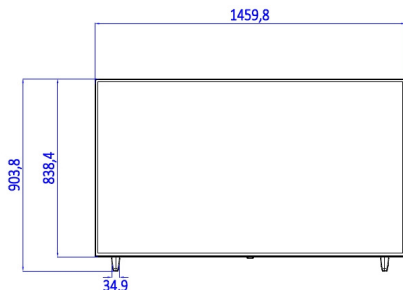

Specifications

Picture/Display

- Display: 4K Ultra HD LED
- Diagonal screen size: 65 inch / 164 cm
- Aspect ratio: 16:9
- Panel resolution: 3840x2160p
- Brightness: 350 cd/m²
- Contrast ratio (typical): 4000
- Viewing angle: 178° (H) / 178° (V)

Supported Display Resolution

- HDMI: Up to 3840x2160p@60Hz
- Tuner: T2 HEVC: up to 3840x2160@60Hz, Others: up to 1920x1080p@60Hz
- USB: HEVC: up to 3840x2160@60Hz, Others: up to 1920x1080@60Hz

Accessories

Dimensions

- Set dimensions (W x H x D): 1460 x 838 x 50 mm
- Set dimensions with stand (W x H x D): 1460 x 903 x 345 mm
- Product weight: 36.9 kg
- Product weight (+stand): 37.5 kg
- VESA wall mount compatible: M6, 400 x 400 mm