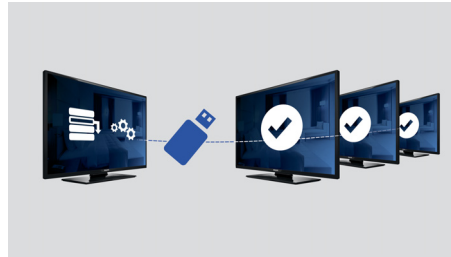

USB Cloning

Provides the ability to easily copy all programming and channel programming settings from one TV into other TV sets in less than a minute. The feature ensures uniformity between TV sets and significantly reduces installation time and costs.