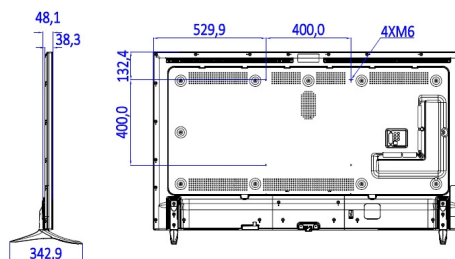

Specifications

Picture/Display

- Display: 4K Ultra HD LED
- Diagonal screen size: 65 inch / 164 cm
- Aspect ratio: 16:9
- Panel resolution: 3840x2160p
- Brightness: 350 cd/m²
- Contrast ratio (typical): 4000
- Viewing angle: 178° (H) / 178° (V)

- Included: Remote Control 22AV1407A/12, 2xAAA Batteries, Edge Stand, Warranty Leaflet, Legal and Safety brochure
- Optional: Setup RC 22AV8573/00

Power

- Mains power: AC 220-240V; 50-60Hz

- Energy Label Class: A+
- Eu Energy Label power: 118 W
- Annual energy consumption: 172 kWh
- Standby power consumption: <0.3 W
- Power Saving Features: Eco mode
- Ambient temperature: 5 °C to 45 °C

Dimensions

- Set dimensions (W x H x D): 1460 x 838 x 50 mm
- Set dimensions with stand (W x H x D): 1460 x 903 x 345 mm
- Product weight: 36.9 kg
- Product weight (+stand): 37.5 kg
- VESA wall mount compatible: M6, 400 x 400 mm