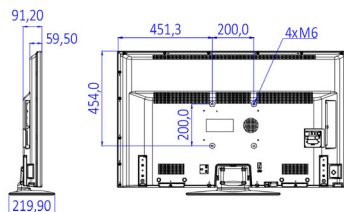

Specifications

Picture/Display

- Display: LED Full HD
- Diagonal screen size: 49 inch / 123 cm
- Aspect ratio: 16:9
- Panel resolution: 1920x1080p
- Brightness: 330 cd/m²
- Viewing angle: 178° (H) / 178° (V)

Accessories

- Included: Remote Control 22AV1407A/12, 2xAAA Batteries, Tabletop Stand, Warranty Leaflet, Legal and Safety brochure
- Optional: Setup RC 22AV8573/00

Power

- Mains power: AC 220-240V; 50-60Hz
- Energy Label Class: A++
- Eu Energy Label power: 49 W
- Annual energy consumption: 71 kWh
- Standby power consumption: <0.3 W
- Power Saving Features: Eco mode
- Ambient temperature: 5 °C to 45 °C

Dimensions

- Set dimensions (W x H x D): 1112 x 653 x 60/

- 91 mm
- Set dimensions with stand (W x H x D): 1112 x 691 x 220 mm
- Product weight: 10.5 kg
- Product weight (+stand): 11.4 kg
- VESA wall mount compatible: M6, 200 x 200 mm