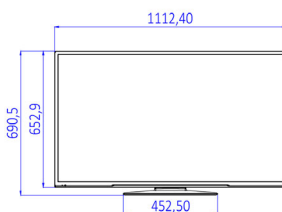

Specifications

Picture/Display

- Display: LED Full HD
- Diagonal screen size: 49 inch / 123 cm
- Aspect ratio: 16:9
- Panel resolution: 1920x1080p
- Brightness: 330 cd/m²
- Viewing angle: 178° (H) / 178° (V)

Accessories

- Included: Remote Control 22AV1407A/12, 2xAAA Batteries, Tabletop Stand, Warranty Leaflet, Legal and Safety brochure
- Optional: Setup RC 22AV8573/00

Power

- Mains power: AC 220-240V; 50-60Hz
- Energy Label Class: A++
- Eu Energy Label power: 49 W
- Annual energy consumption: 71 kWh
- Standby power consumption: <0.3 W
- Power Saving Features: Eco mode
- Ambient temperature: 5 °C to 45 °C

Dimensions

- Set dimensions (W x H x D): 1112 x 653 x 60/

- 91 mm
- Set dimensions with stand (W x H x D): 1112 x 691 x 220 mm
- Product weight: 10.5 kg
- Product weight (+stand): 11.4 kg
- VESA wall mount compatible: M6, 200 x 200 mm