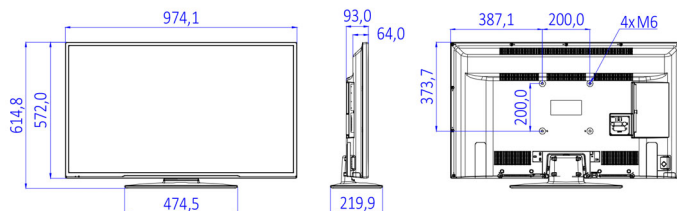

Specifications

Picture/Display

- Display: LED Full HD
- Diagonal screen size: 43 inch / 108 cm
- Aspect ratio: 16:9
- Panel resolution: 1920x1080p
- Brightness: 300 cd/m²
- Viewing angle: 178° (H) / 178° (V)

- VESA wall mount compatible: M6, 200 x 200 mm

Healthcare features

- Control: Multi-Remote Control
- Convenience: Headphone out

Multimedia

- Multimedia connections: USB
- Video playback supported: Containers: AVI, MKV, Formats: H.264/MPEG4 AVC, MPEG1, MPEG2, MPEG4, HEVC, TS
- Subtitle formats supported: SRT, SSA SUB, ASS, SMI, TXT
- Music formats supported: MP3, AAC, WAV, WMA (v2 up to v9.2)
- Picture formats supported: BMP, JPG, PNG
- Supp. Video Resolution on USB: up to 1920x1080p@30Hz

Accessories

- Included: Remote Control 22AV1407A/12, 2xAAA Batteries, Tabletop Stand, Warranty Leaflet, Legal and Safety brochure
- Optional: Setup RC 22AV8573/00

Power

- Mains power: AC 220-240V; 50-60Hz
- Energy Label Class: A++
- Eu Energy Label power: 37 W
- Annual energy consumption: 54 kWh
- Standby power consumption: <0.3 W
- Power Saving Features: Eco mode
- Ambient temperature: 5 °C to 45 °C

Dimensions

- Set dimensions (W x H x D): 974 x 572 x 64/93 mm
- Set dimensions with stand (W x H x D): 974 x 615 x 220 mm
- Product weight: 8.4 kg
- Product weight (+stand): 9.3 kg

Issue date 2016-12-02