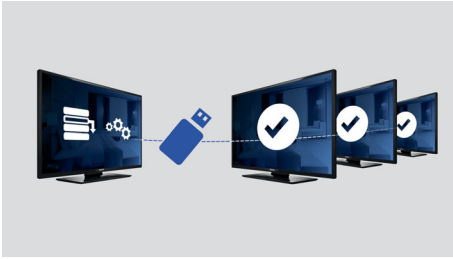

Highlights

USB Cloning

Provides the ability to easily copy all programming and channel programming settings from one TV into other TV sets in less than a minute. The feature ensures uniformity between TV sets and significantly reduces installation time and costs.

Volume limitation

This feature predefines the volume range with which the TV set is allowed to operate, preventing excessive volume adjustments and avoiding disturbance of next door guests.

Installation menu locking

Prevents unauthorized access to installation and configuration settings, to ensure maximum guest convenience and avoid unnecessary reprogramming costs.

Low power consumption

Philips TVs are designed to minimize power consumption. This will not only reduce environmental impact but also lower operating costs.

Integrated Connectivity Panel

The Integrated Connectivity Panel allows your guests to seamlessly connect their personal devices to your TV without the need of any external Connectivity Panel.